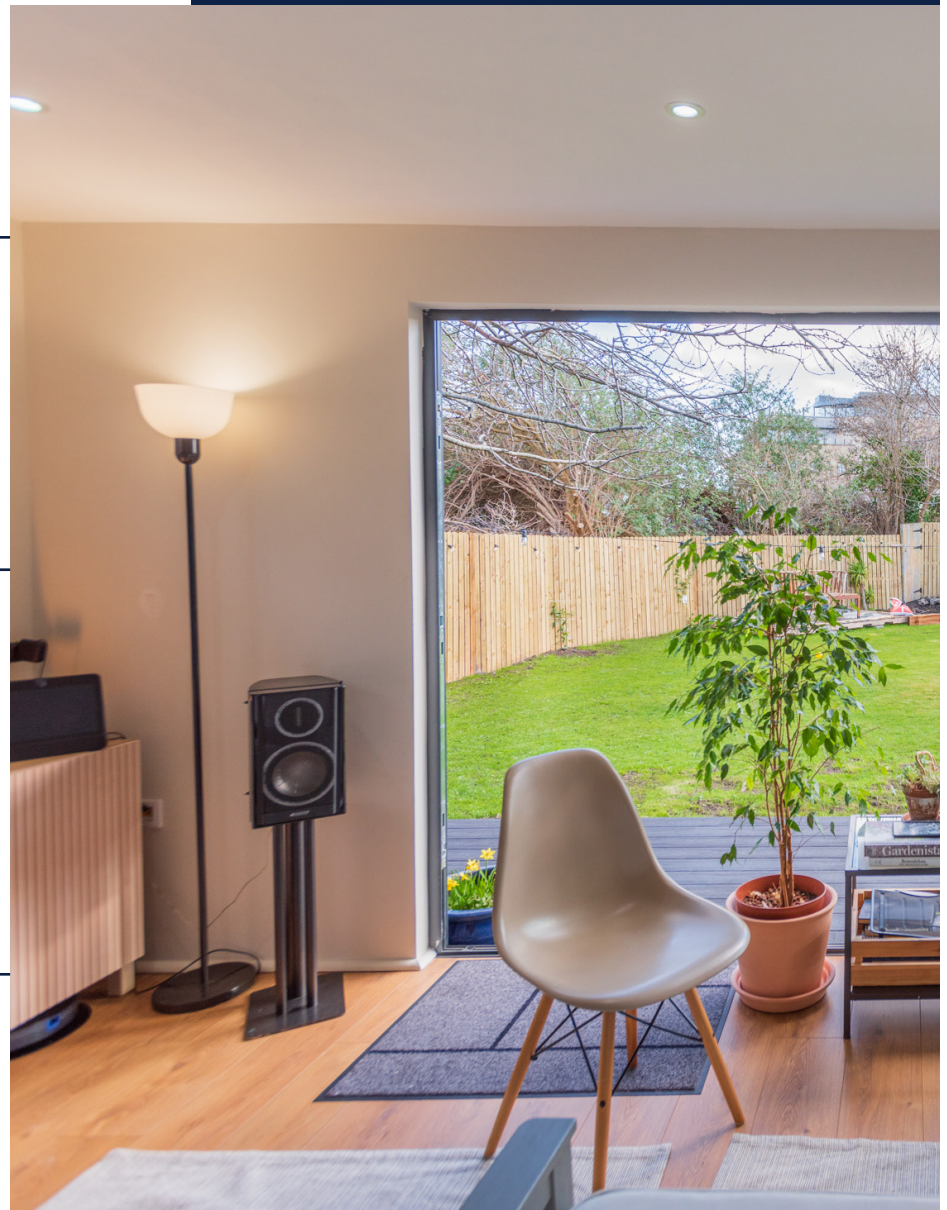

3-5 day
turnaround

Finance options
available

High quality
finish

Electrics: Double sockets, ceiling spots, heater, outside lights in overhang

uPVC: Set of French doors & one window (double glazed)

Internal: Walls and ceilings plastered and ready for a paint finish